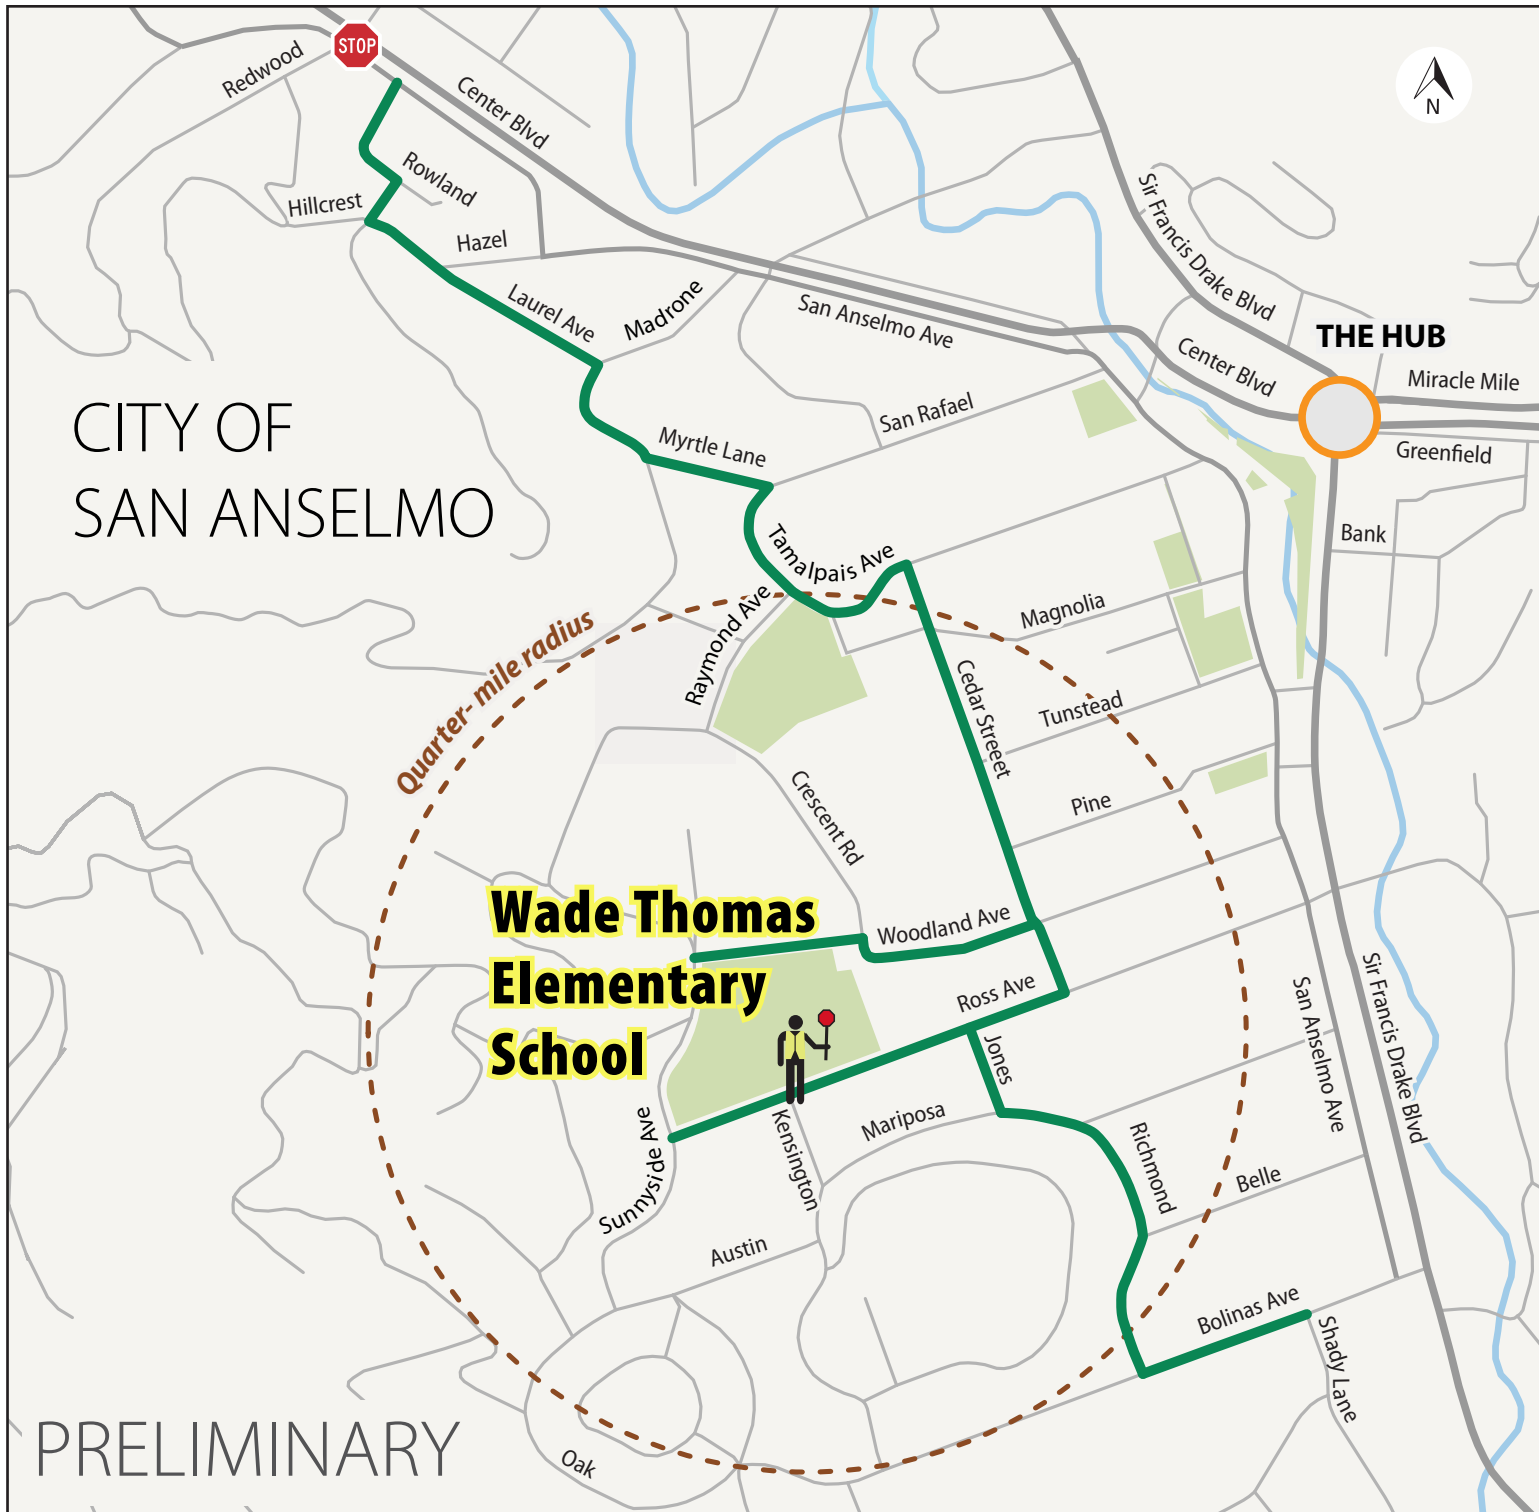

Suggested Routes to School

WADE THOMAS ELEMENTARY SCHOOL

Ross Valley School District

CITY OF SAN ANSELMO

Wade Thomas Elementary School

PRELIMINARY

LEGEND

-  Recommended Bike Route
-  Crossing Guard
-  All-way Stop